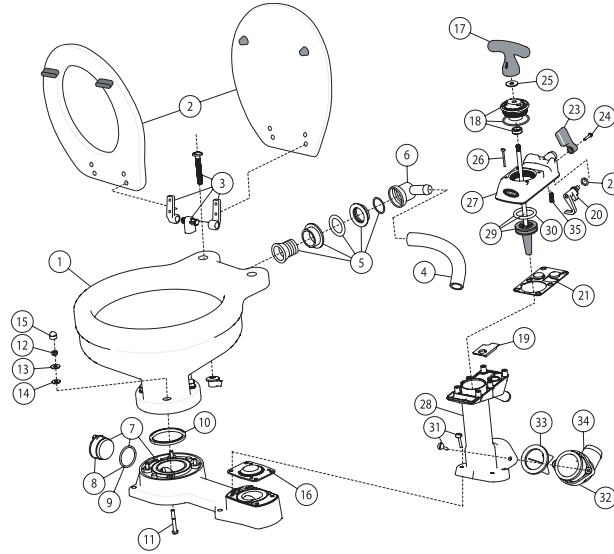

SPARE PARTS LIST

Key	Description	Quantity Per Toilet	Part Number	Quantity per Repair Kit				
				A	B	C	D	E
1	BOWL COMPACT TOILET	1	29096-0000					
	BOWL REGULAR TOILET	1	29126-0000					
2	SEAT, LID & HINGE SET COMPACT TOILET	1	29097-1000					
	REGULAR TOILET		29127-1000					
3	HINGE SET (1 PAIR) COMPACT TOILET	1	29098-1000					
	REGULAR TOILET		29098-2000					
4	HOSE COMPACT TOILET	1	29035-1000					
	HOSE REGULAR TOILET	1	29035-1001					
5	INTAKE SEAL +	1	29048-0000					
6	INTAKE ELBOW							
7	BASE, PLUG + O-RING ASSY	1	29041-1000					
8	PLUG + O-RING ASSY (UP TO 2002 - SCREW) (FROM 2003 - BAYONET)	1	29028-1000					
			29028-2000					
9	O-RING (PLUG)	1	-					
10	O-RING (BOWL)	1	-					1
11	BOLT (S/S)	4	-					4
12	NUT (S/S)	4	-					4
13	WASHER (S/S)	4	-					4
14	WASHER (NYLON)	4	-					4
15	CAP	4	-					4
16	BASE VALVE GASKET	1	29043-0000	1	1		1	
17	HANDLE	1			1	1		
18	SEAL HOUSING ASSY (UP TO 1997) (1998 TO 2007) (FROM 2008)	1	29044-0000	1	1	1		
			29044-2000					
			29044-3000					

Repair Kits Available		
Kit	Part No.	Description
A	29045-0000	PUMP SERVICE KIT (UP TO 1997)
A	29045-2000	PUMP SERVICE KIT (FROM 1998 TO 2007)
A	29045-3000	PUMP SERVICE KIT (FROM 2008)
B	29040-3000	PUMP ASSEMBLY
C	29094-3000	VALVE COVER ASSEMBLY
D	29051-2000	PUMP CYLINDER ASSEMBLY
E	29047-0000	BASE TO BOWL MOUNTING KIT

Key	Description	Quantity Per Toilet	Part Number	Quantity per Repair Kit				
				A	B	C	D	E
19	TOP VALVE SEAT	1	-	1	1	1	1	
20	CAM	1	-	1	1	1		
21	TOP VALVE GASKET	1	29042-0000	1	1			
22	O-RING (FLUSH LEVER)	2	-	1	1	1		
23	FLUSH CONTROL LEVER	1	-		1	1		
24	SCREW (FLUSH LEVER)	1	-	1	1	1		
25	BUFFER	1	-	1	1			
26	SCREW (VALVE COVER)	6	-	1	6	6	1	
27	VALVE COVER	1	-		1	1		
28	PUMP CYLINDER	1	-		1		1	
29	PISTON, ROD & O-RING ASSY	1	29046-3000		1			
30	O-RING (PISTON)	1	-	1	1			
31	SCREW (PUMP CYLINDER)	6	-	1	3		3	
32	DISCHARGE FLANGE	1	29091-1000		1		1	
33	JOKER VALVE	1	29092-1000	1	1		1	
34	DISCHARGE ELBOW	1	29029-1000		1		1	
35	VALVE SPRING (ONLY FROM 1998)	1	-	1	1	1	1	