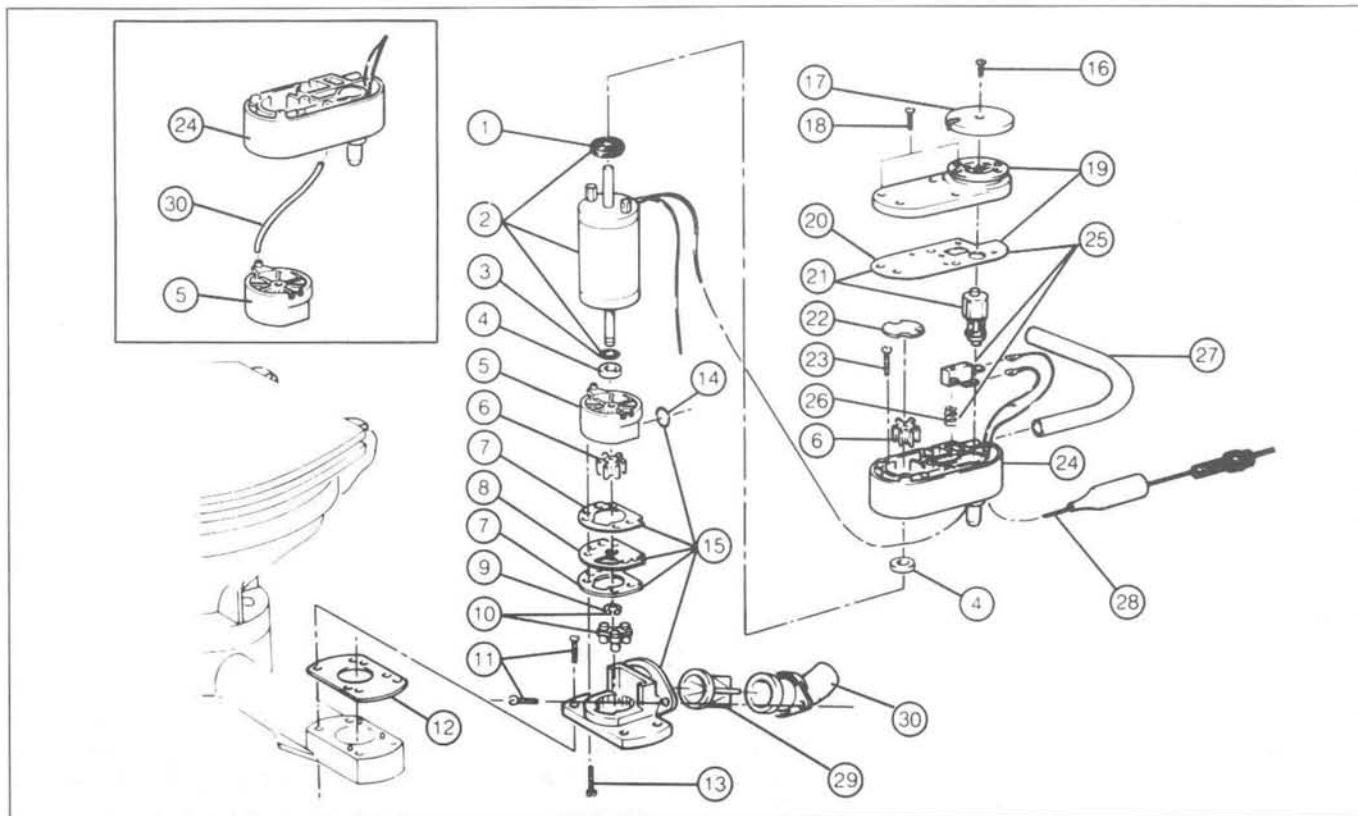

EXPLODED VIEW AND PARTS LIST

REPAIR KITS AVAILABLE

KIT	PART NO:	DESCRIPTION
A	29101-0000	SERVICE KIT
B	29109-0000	HARDWARE KIT
C	29116-1000	WASTE & FLUSH PUMP BODIES

KEY	DESCRIPTION	QTY PER TOILET	PART NO:	QTY PER REPAIR KIT		
				A	B	C
1	SLINGER (LARGE)	1				
2	MOTOR ASSEMBLY	12V	29108-0120			
		24V	29108-0240			
3	SLINGER (SMALL)	1		1		
4	SEAL	2		2	2	
5	WASTE PUMP BODY	1				1
6	IMPELLER	2		2		
7	GASKET (PAPER)	2		2	2	2
8	WEARPLATE (STAINLESS STEEL)	1			1	
9	SPRING WASHER	1		1		
10	CHOPPER + SPRING WASHER	1	29102-1000			
11	MOUNTING SCREW (PAR)	-		1		1
12	BASE GASKET (RUBBER)	1	29072-1000			
13	SCREW (WASTE PUMP)	4			4	
14	O-RING	1		1		1
15	MACERATOR HOUSING	1	29071-1000			

KEY	DESCRIPTION	QTY PER TOILET	PART NO:	QTY PER REPAIR KIT		
				A	B	C
16	SCREW (CONTROL KNOB)	1		1	1	1
17	CONTROL KNOB	1	29077-1000			
18	SCREW (FLUSH PUMP COVER)	7		1	7	1
19	FLUSH PUMP COVER ASSY	1	29081-1000			
20	FLUSH PUMP GASKET (CORK)	1	29075-1000	1		1
21	CONTROL VALVE ASSY	1	29083-1000			
22	WEARPLATE (BRASS)	1			1	
23	SCREW (FLUSH PUMP)	2		1	2	1
24	FLUSH PUMP BODY	1				1
25	SWITCH ASSY	1	29103-1000	1		
26	SWITCH SPRING	1				1
27	HOSE (ALL TOILETS)	1	29035-1000			
28	CABLE ASSY (WITHOUT FUSE)	1	29106-1000			
29	JOKER VALVE	1	29092-0000			
30	BLEED HOSE	1	29019-1010	1		1
31	PUMPGUARD (NOT SHOWN)	1	36220-0000			